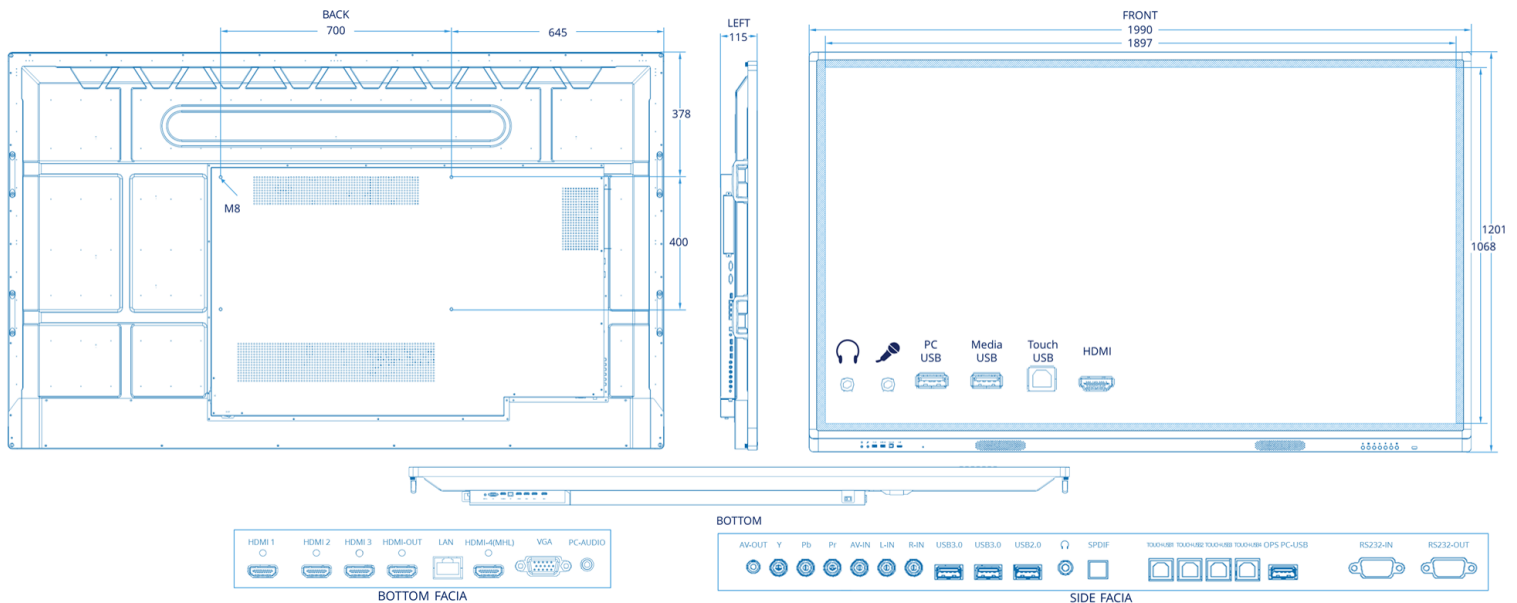

Display

Diagonal Size	86"	Light Source	Backlight	Refreshing Freq	60Hz
Display Area (mm)	1897 x 1068	Light Type	LED	Display Colours	1.07 Billion
Glass	4mm tempered	Aspect Ratio	16:9	Brightness (Nit)	400
Glass Hardness	7H	Optimum Resoln.	3840 x 2160	Contrast Ratio	1200:1
Anti-Glare Glass	Yes	Pixel Density	0.496 x 0.496	Viewing Angle	178 (h) / 178 (v)
Screen Type	TFT	Response Time (ms)	8	Backlight Half-life (hrs)	30,000

Physical

Dimensions (mm / inches)	1977 x 97 x 1190 77.8 x 3.8 x 46.9	Packed Dimensions (mm / inches)	2200 x 360 x 1490 86.6 x 14.2 x 58.7
Net Weight (Kg / Lbs)	84.6 ±1.5 186.5 ± 3.3	Packed Weight (kg)	108.4 ±1.5 239 ± 3.3
VESA Mount Points	700 x 400		