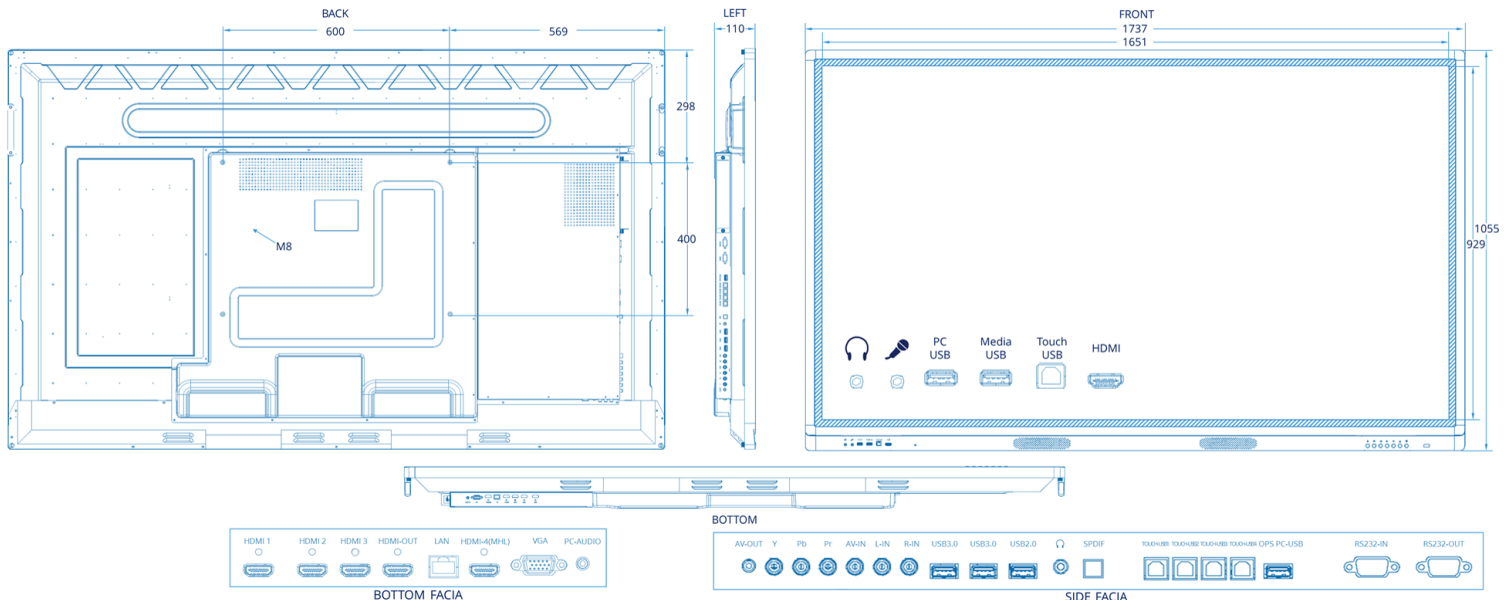

Display

Diagonal Size	75"	Light Source	Backlight	Refreshing Freq	60Hz
Display Area (mm)	1650 x 928	Light Type	LED	Display Colours	1.07 Billion
Glass	4mm tempered	Aspect Ratio	16:9	Brightness (Nit)	350
Glass Hardness	7H	Optimum Resoln.	3840 x 2160	Contrast Ratio	1200:1
Anti-Glare Glass	Yes	Pixel Density	0.429 x 0.429	Viewing Angle	178 (h) / 178 (v)
Screen Type	TFT	Response Time (ms)	8	Backlight Half-life (hrs)	30,000

Physical

Dimensions (mm / inches)	1737 x 110 x 1055 68.4 x 4.3 x 41.5	Packed Dimensions (mm / inches)	1990 x 320 x 1165 78.4 x 12.6 x 45.9
Net Weight (Kg / Lbs)	63 ±1.5 139 ± 3.3	Packed Weight (Kg / Lbs)	80.2 ±1.5 176.8 ± 3.3
VESA Mount Points	600 x 400		