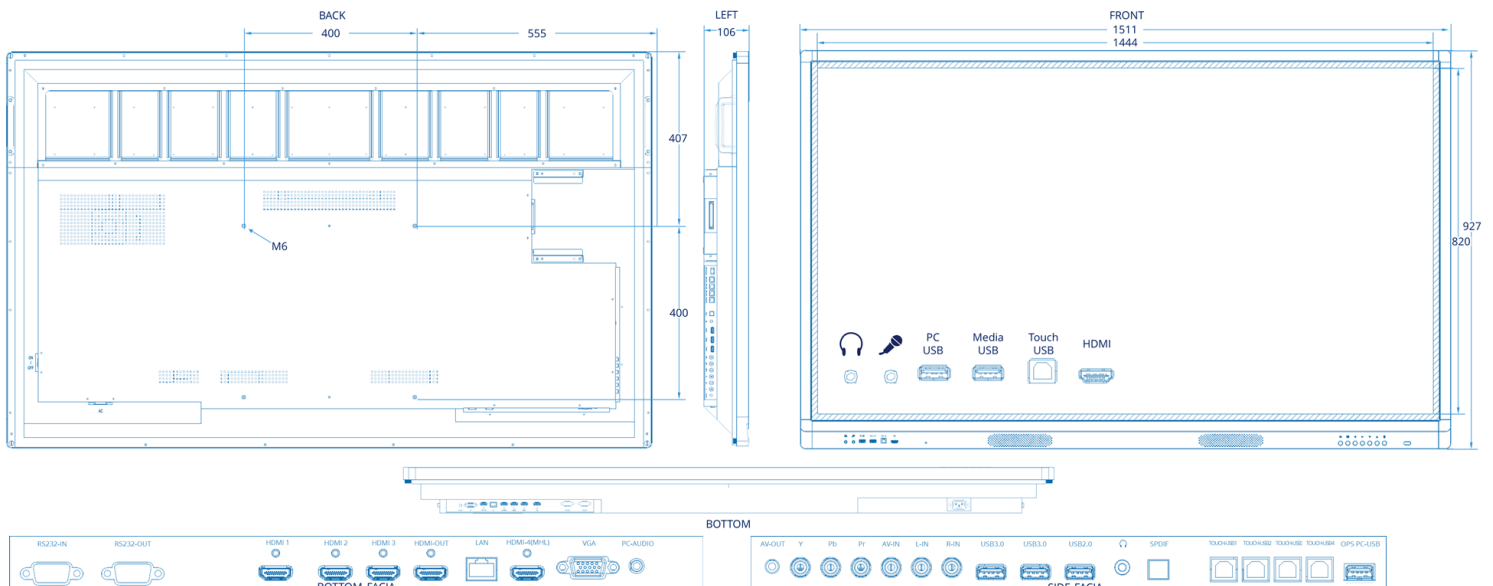

Display

Diagonal Size	65"	Light Source	Backlight	Refreshing Freq	60Hz
Display Area (mm)	1430 x 805	Light Type	LED	Display Colours	1.07 Billion
Glass	4mm tempered	Aspect Ratio	16:9	Brightness (Nit)	450
Glass Hardness	7H	Optimum Resoln.	3840 x 2160	Contrast Ratio	1200:1
Anti-Glare Glass	Yes	Pixel Density	0.420 x 0.315	Viewing Angle	178 (h) / 178 (v)
Screen Type	TFT	Response Time (ms)	8	Backlight Half-life (hrs)	30,000

Packed Contents

Interactive Panel	1	UK Power Cable (3m)	1
Touch Stylus	2	US Power Cable (3m)	1
VESA Mount Bolts	4	EU power Cable (3m)	1
VESA Mount	1	USB Cable (3m)	1
Remote Control	1	HDMI Cable (3m)	1
Batteries	2	User and Installation Guide	1

Physical

Dimensions (mm / inches)	1511 x 106 x 927 59.5 x 4.2 x 36.5	Packed Dimensions (mm / inches)	1765 x 320 x 1165 69.5 x 12.6 x 45.9
Net Weight (Kg / Lbs)	53 ±1.5 117 ± 3.3	Packed Weight (kg)	67 ±1.5 147.7 ± 3.3
VESA Mount Points	400 x 400		